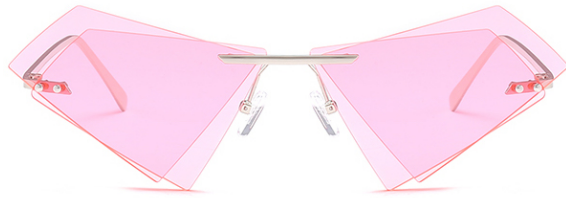

[NO.11]
] 金框白片 [
GOLD

[NO.12]
] 黑框白片 [
BLACK

[NO.13]
] 银框白片 [
SILVER

Women's Sunglasses

— 镜总宽 146mm

— 镜片高 44mm

— 镜腿长 150mm

— 镜片宽 68mm