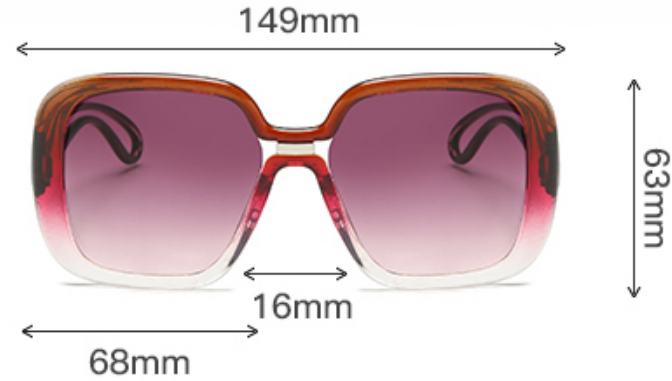

C2-全茶

C3-豆花

C4-上豆花下蓝

C5-上黑下豆花

C6-上枣下豆花

C7-上黑下透明

Women's Sunglasses - UV 400

Model Number	Frame Material	Lens Material	Lens Color	Unit/Price (US\$)		
				≥20pcs	≥100pcs	≥300pcs
HB-97030	PC	AC	See photo			