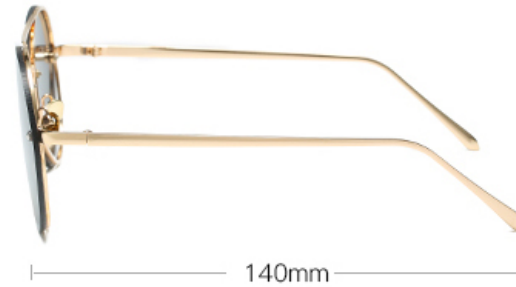

Women's Sunglasses - UV 400

Model Number	Frame Material	Lens Material	Lens Color	Unit/Price (US$)		
				≥20pcs	≥100pcs	≥300pcs
HB-3027	Metal	PC	See photo