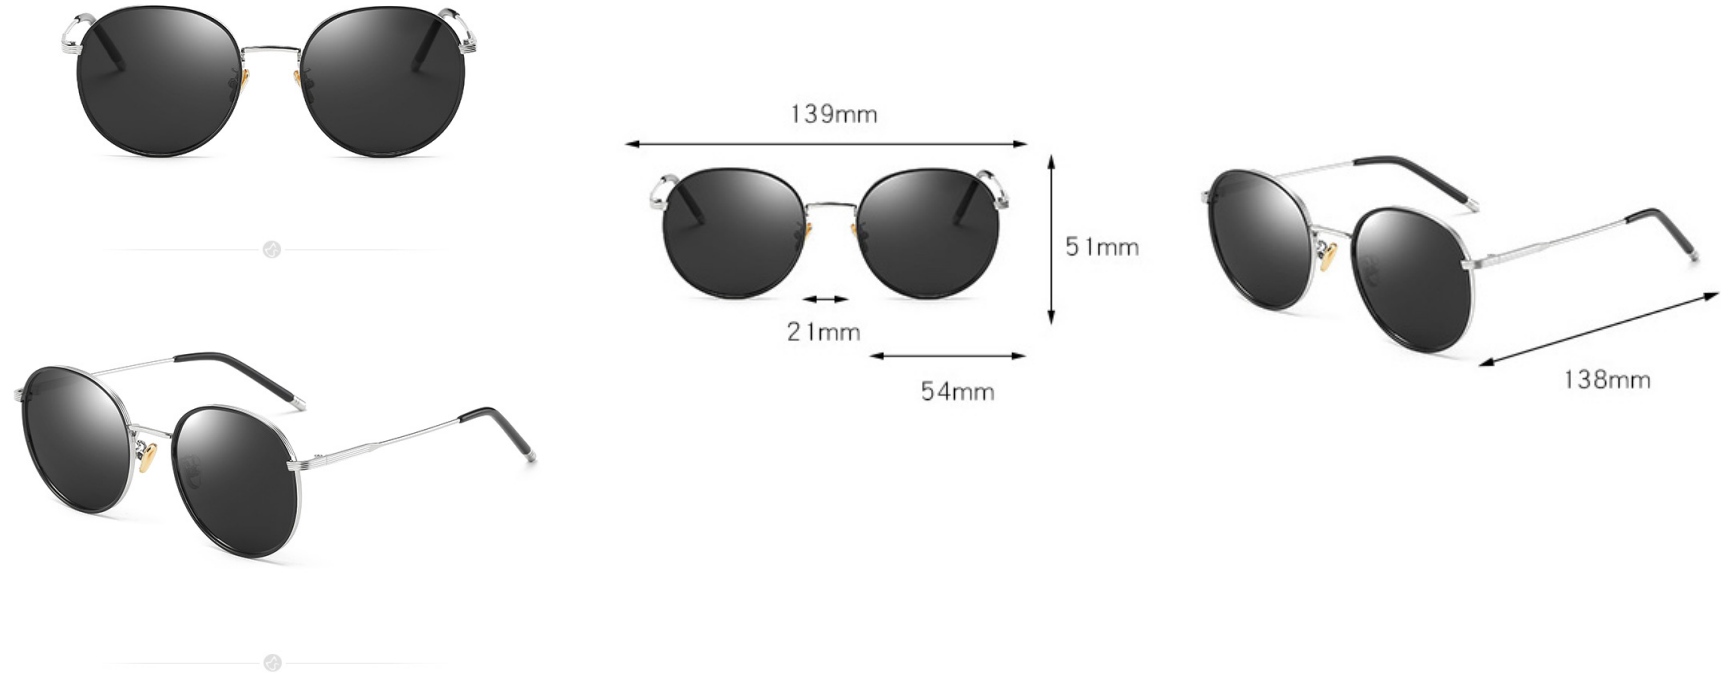

C6
黑框透明片

C7
透明框透明片

Women's Sunglasses - Polarized / UV 400

C1

银框黑灰片

Model Number	Frame Material	Lens Material	Lens Color	Unit/Price (US\$)		
				≥20pcs	≥100pcs	≥300pcs
HA-5501	Metal	TAC / Polarized	See photo			