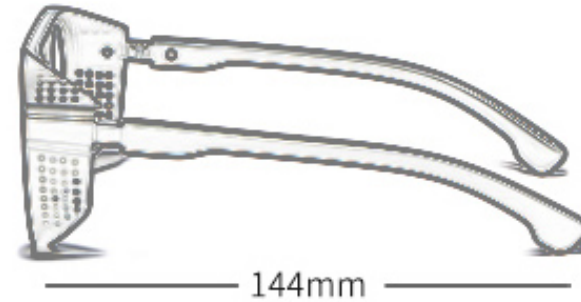

Women's Sunglasses - UV 400

Model Number	Frame Material	Lens Material	Lens Color	Unit/Price (US$)		
				≥20pcs	≥100pcs	≥300pcs
HB-9342	PC	PC	See photo