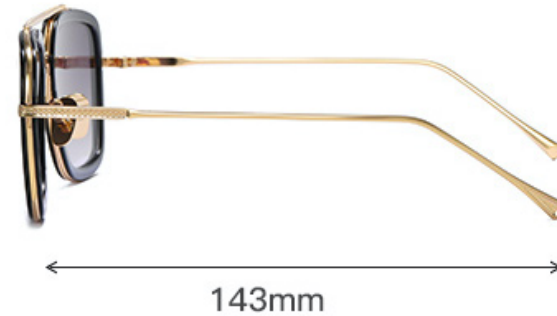

Women's Sunglasses - UV 400

Model Number	Frame Material	Lens Material	Lens Color	Unit/Price (US$)		
				≥20pcs	≥100pcs	≥300pcs
HB-9343	Metal	PC	See photo