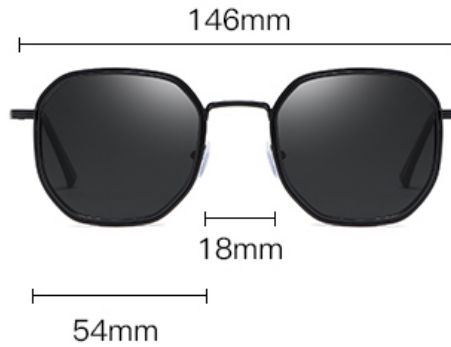

Model Number	Frame Material	Lens Material	Lens Color	Unit/Price (US$)		
				≥20pcs	≥100pcs	≥300pcs
HB-9120	Metal+PC	PC	See photo