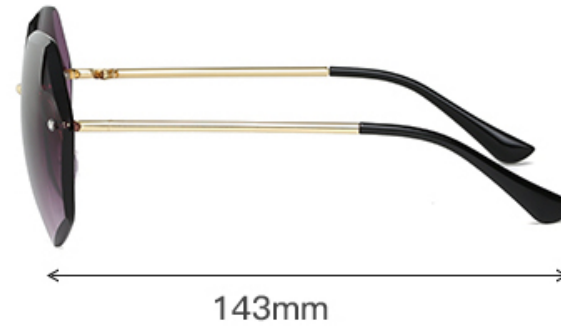

Women's Sunglasses - UV 400

Model Number	Frame Material	Lens Material	Lens Color	Unit/Price (US$)		
				≥20pcs	≥100pcs	≥300pcs
HB-8899	Metal	PC	See photo