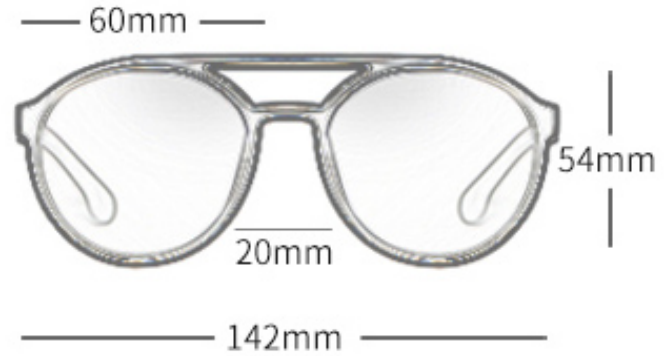

FRAME LENGTH	LENS WIDTH	LENS HEIGHT	BRIDGE	TEMPLE LENGTH
				
143mm 5.6inches	55mm 2.2inches	50mm 2.0inches	18mm 0.7inches	145mm 5.7inches

Model Number	Frame Material	Lens Material	Lens Color	Unit/Price (US\$)		
				≥20pcs	≥100pcs	≥300pcs
HB-9085	Metal	PC	See photo			

Model Number: HB-9085

1.SILVERY /BLACK GRAY

2.GOLD /BLUE GREEN

3.BLACK /PINK+RED

4.BLACK /GREEN

5.BLUE /BLUE

6.GOLD /YELLOW

Women's Sunglasses - UV 400