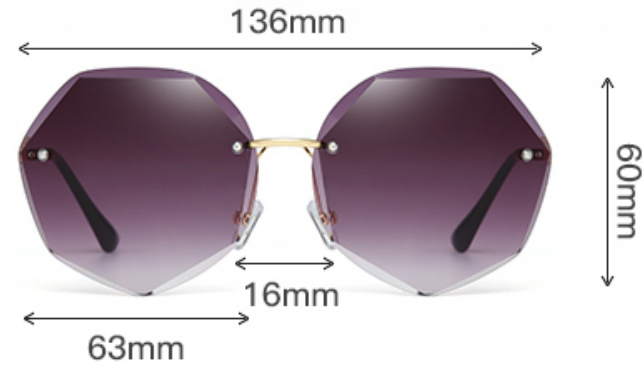

4.COFFEE+BROWN /BROWN

5.BLUE+GUN /GRAY

6.BROWN+GOLD /BROWN

Women's Sunglasses - UV 400

Model Number	Frame Material	Lens Material	Lens Color	Unit/Price (US\$)		
				≥20pcs	≥100pcs	≥300pcs
HB-8899	Metal	PC	See photo			