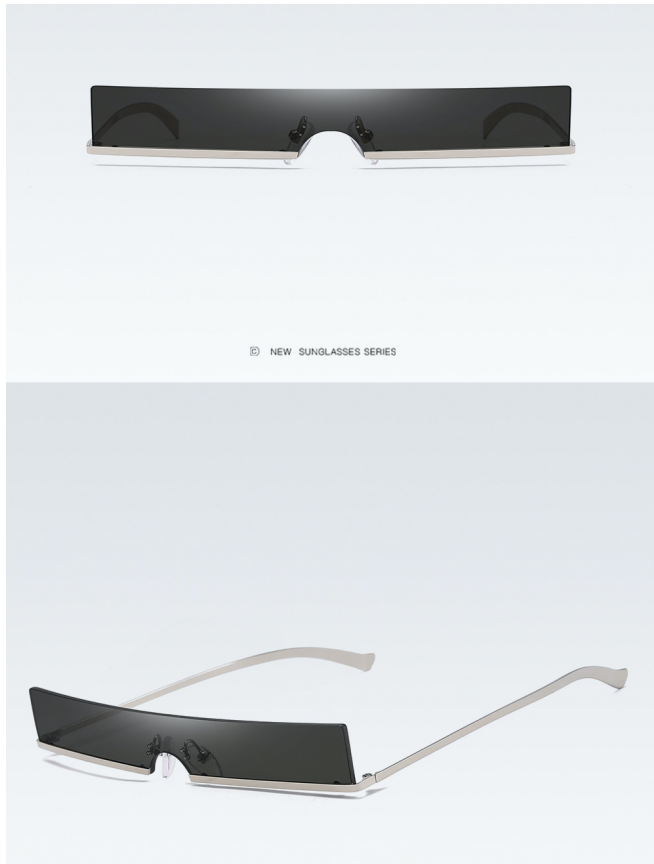

FRAME LENGTH	LENS WIDTH	LENS HEIGHT	BRIDGE	TEMPLE LENGTH
				
137mm 5.4inches	70mm 2.8inches	20mm 2.2inches	7mm 0.8inches	140mm 5.5inches

Model Number	Frame Material	Lens Material	Lens Color	Unit/Price (US\$)		
				≥20pcs	≥100pcs	≥300pcs
HB-9306	Metal	PC	See photo			