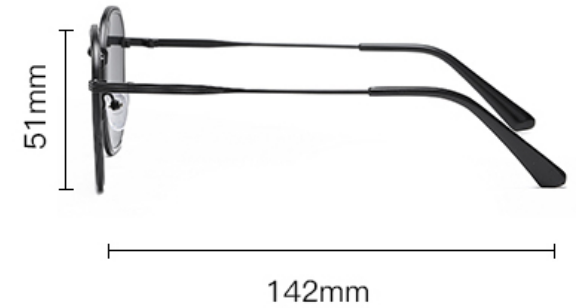

Model Number	Frame Material	Lens Material	Lens Color	Unit/Price (US$)		
				≥20pcs	≥100pcs	≥300pcs
HB-9120	Metal+PC	PC	See photo