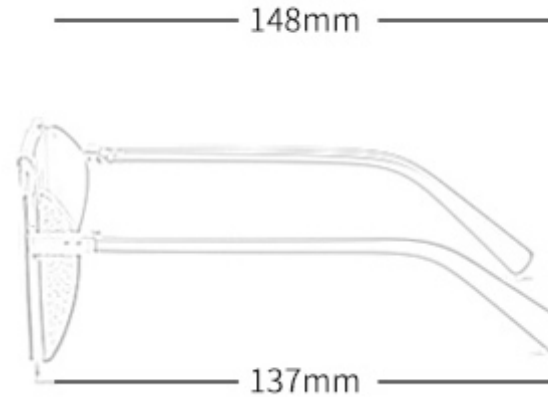

Women's Sunglasses - UV 400

Model Number	Frame Material	Lens Material	Lens Color	Unit/Price (US$)		
				≥20pcs	≥100pcs	≥300pcs
HB-9116	Metal+PC	PC	See photo