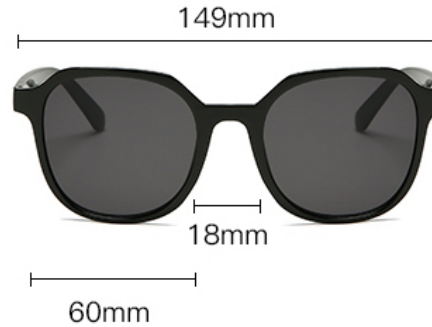

Model Number	Frame Material	Lens Material	Lens Color	Unit/Price (US\$)		
				≥20pcs	≥100pcs	≥300pcs
HB-97031	PC	AC	See photo			

Model Number: HB-97031

C1 透明黄

C2 果冻茶

C3 透明浅茶

C4 透明紫红

C5 亮黑白水银

C6 亮黑芭比粉