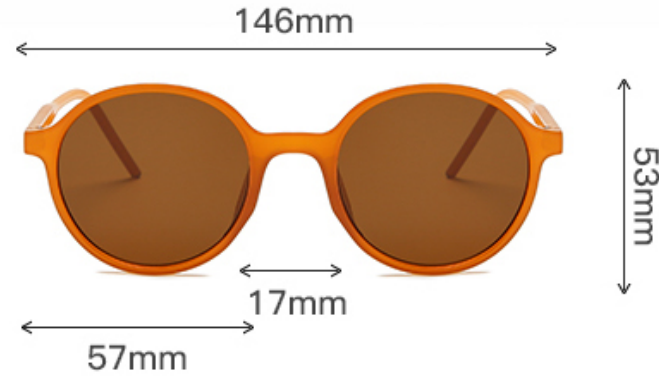

豆花全灰C3

亮黑G15C4

透明茶全灰C5

果冻桔茶片C6

透明紫红C7

Women's Sunglasses - UV 400

POSITIVE 正面

Model Number	Frame Material	Lens Material	Lens Color	Unit/Price (US\$)		
				≥20pcs	≥100pcs	≥300pcs
HB-97036	PC	AC	See photo			