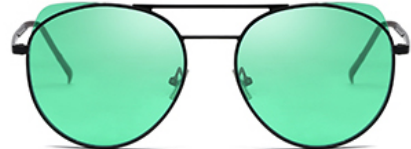

Model Number: HB-9085

1.SILVERY /BLACK GRAY

2.GOLD /BLUE GREEN

3.BLACK /PINK+RED

4.BLACK /GREEN

5.BLUE /BLUE

6.GOLD /YELLOW

Women's Sunglasses - UV 400