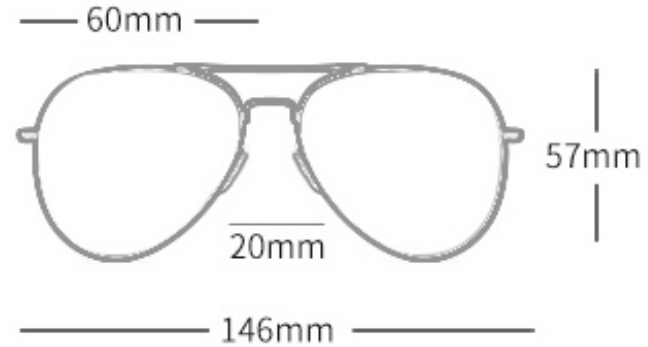

Women's Sunglasses - UV 400 / Polarized

Model Number	Frame Material	Lens Material	Lens Color	Unit/Price (US\$)		
				≥20pcs	≥100pcs	≥300pcs
HB-9590	Metal	Polarized	See photo			

Model Number: HB-9590

Color
Option