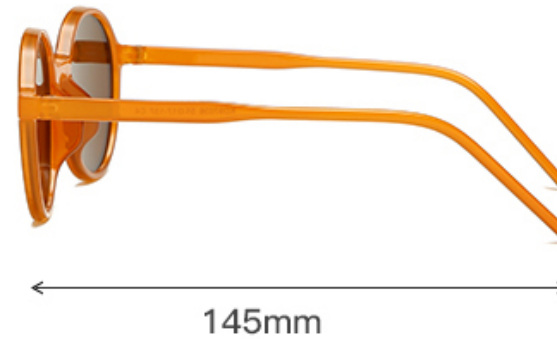

豆花全灰C3

亮黑G15C4

透明茶全灰C5

果冻桔茶片C6

透明紫红C7

Women's Sunglasses - UV 400

POSITIVE 正面

Model Number	Frame Material	Lens Material	Lens Color	Unit/Price (US\$)		
				≥20pcs	≥100pcs	≥300pcs
HB-97036	PC	AC	See photo			