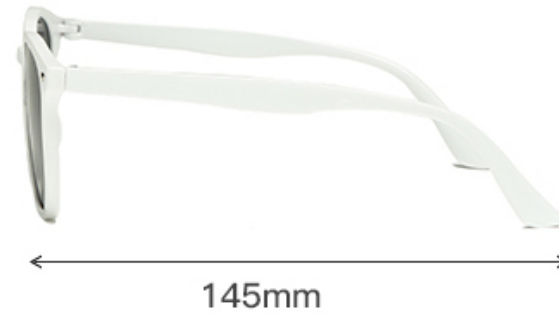

Women's Sunglasses - UV 400

Model Number	Frame Material	Lens Material	Lens Color	Unit/Price (US$)		
				≥20pcs	≥100pcs	≥300pcs
HB-97034	PC	AC	See photo