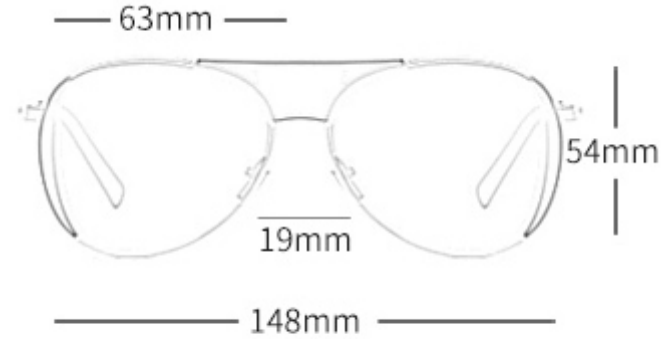

Women's Sunglasses - UV 400

Model Number	Frame Material	Lens Material	Lens Color	Unit/Price (US$)		
				≥20pcs	≥100pcs	≥300pcs
HB-9116	Metal+PC	PC	See photo