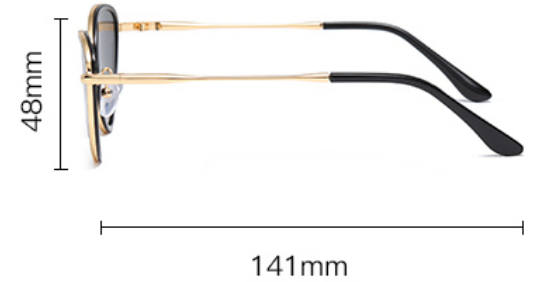

4.BLUE /GRAY

5.GRAY /GRAY+PINK

Women's Sunglasses

Positive

45 Degrees

Model Number	Frame Material	Lens Material	Lens Color	Unit/Price (US\$)		
				≥20pcs	≥100pcs	≥300pcs
HB-9119	Metal+PC	PC	See photo			

Model Number: HB-9119