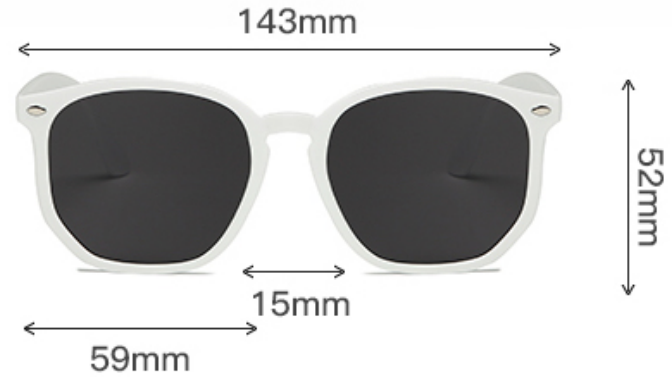

Women's Sunglasses - UV 400

Model Number	Frame Material	Lens Material	Lens Color	Unit/Price (US$)		
				≥20pcs	≥100pcs	≥300pcs
HB-97034	PC	AC	See photo