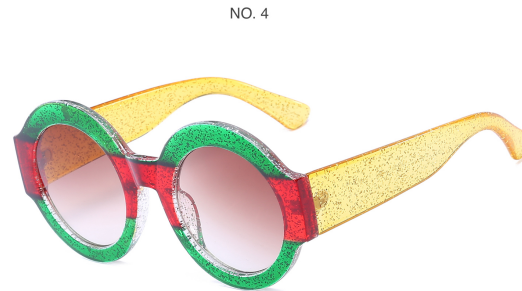

蓝框水银片

Women's Sunglasses - UV 400

Size (Lens-Bridge-Temple):
49-27-145mm

Model Number	Frame Material	Lens Material	Lens Color	Unit/Price (US\$)		
				≥20pcs	≥100pcs	≥300pcs
HB-9006	PC	PC	See photo			

Model Number: HB-9006