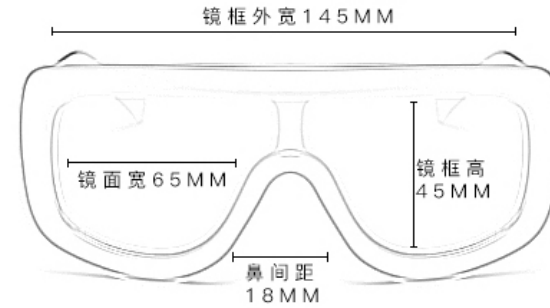

[NO.4]
】金框黄片【
YELLOW

[NO.5]
】银框红片【
RED

[NO.6]
】金框白片【
WHITE

[NO.7]
】银框白片【
WHITE

Women's Sunglasses

正面/POSITIVE

背面/BACK

镜腿长 138MM