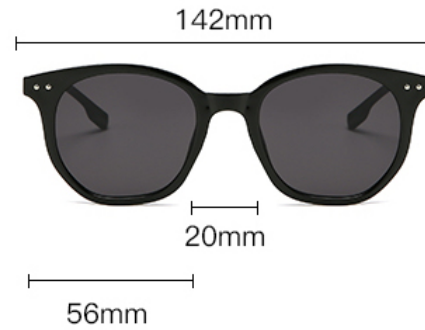

Women's Sunglasses

Model Number	Frame Material	Lens Material	Lens Color	Unit/Price (US$)		
				≥20pcs	≥100pcs	≥300pcs
HB-97039	PC	AC	See photo