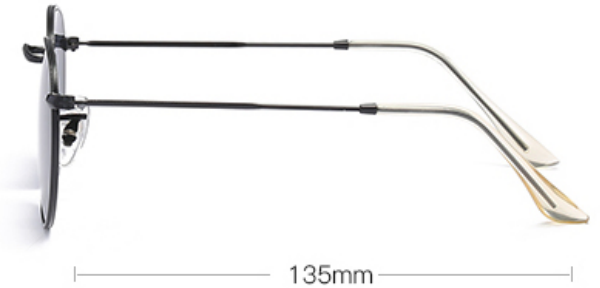

Model Number	Frame Material	Lens Material	Lens Color	Unit/Price (US$)		
				≥20pcs	≥100pcs	≥300pcs
HB-3447	Metal	PC	See photo