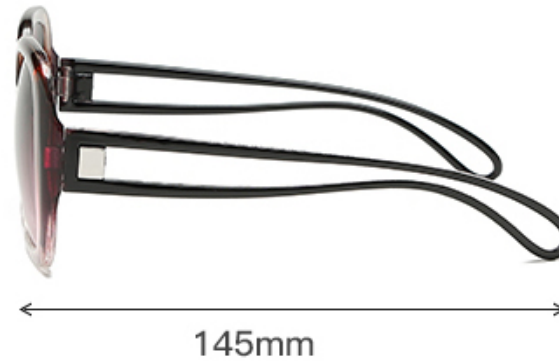

C2-全茶

C3-豆花

C4-上豆花下蓝

C5-上黑下豆花

C6-上枣下豆花

C7-上黑下透明

Women's Sunglasses - UV 400

Model Number	Frame Material	Lens Material	Lens Color	Unit/Price (US\$)		
				≥20pcs	≥100pcs	≥300pcs
HB-97030	PC	AC	See photo			